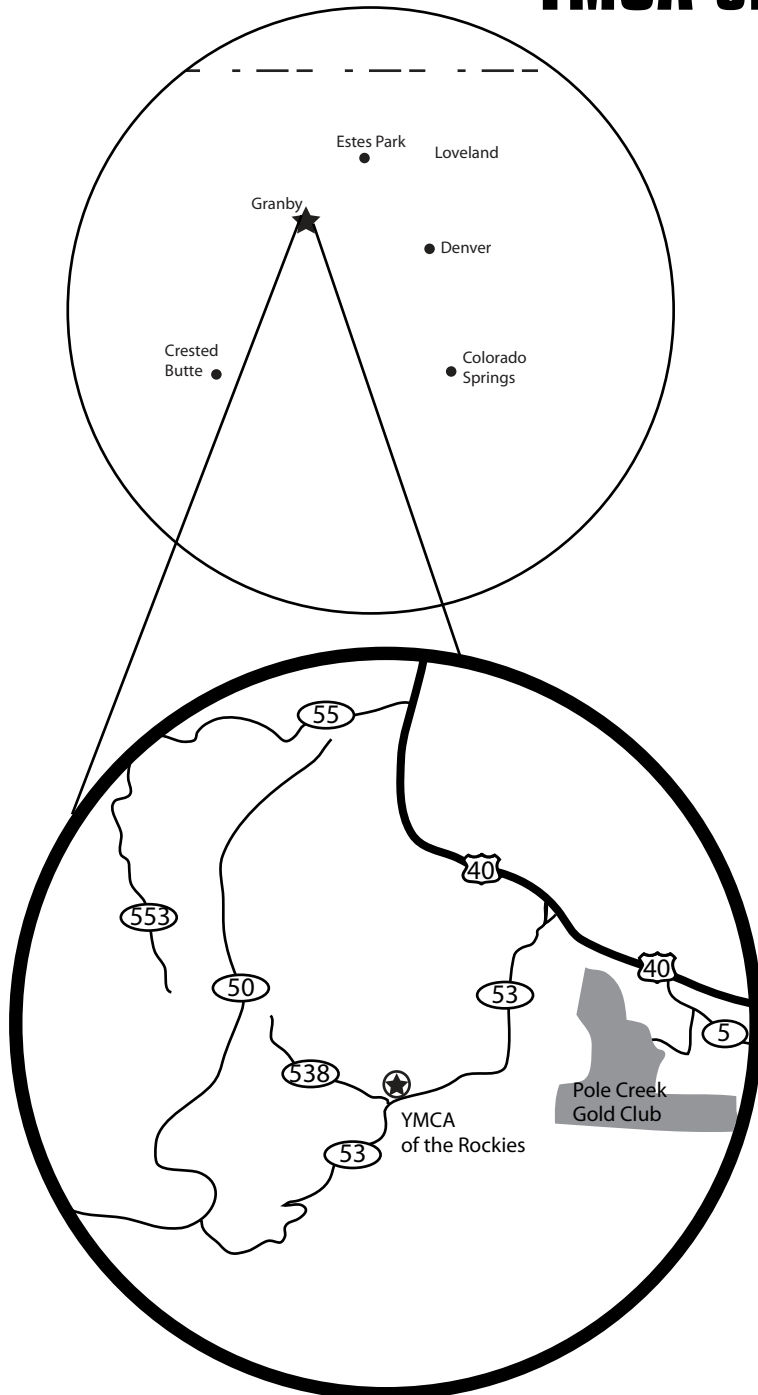

STUDENT LIFE CAMP 09

YMCA of the Rockies

YMCA of the Rockies – Winter Park

1101 County Road 53
Granby, CO 80446

From Albuquerque, NM

Merge onto I-25 N.
Take exit 194 and merge onto CO-470 W toward Grand Jct.

Take the exit onto I-70 W toward Grand Jct.
Take exit 232 for US-40 W toward Empire/Granby.
Merge onto CR-255.
Slight right at US-40.
Turn left at CR-55.
Turn left at CR-53.

From Denver, CO

Merge onto I-25 S.
Take exit 209B for 6th Ave/US-6 W toward Lakewood.
Keep left at the fork. Follow signs for CO-88/Federal Blvd/
US-287 N.
Keep left at the fork. Follow signs for US-6 W/Idaho
Springs and merge onto W 6th Ave/US-6 W.
Take the exit onto I-70 W toward Grand Jct.
Take exit 232 for US-40 W toward Empire/Granby.
Merge onto CR-255.
Slight right at US-40.
Turn left at CR-55.
Turn left at CR-53.

From Austin, TX

Merge onto I-35 N/US-290 E.
Continue to follow I-35 N.
Take the exit onto I-35W N toward Ft Worth.
Merge onto I-35 N.
Take the exit onto I-35 N/I-40 E/Stanley Draper Expy/
US-62 E toward Ft. Smith/Wichita.
Continue to follow I-35 N.
Take exit 42 to merge onto I-135 N toward Salina/I-235/
Wichita/US-81.
Continue on US-81 N.
Take exit 95B to merge onto I-70 W toward Hays.
Take exit 232 for US-40 W toward Empire/Granby.
Merge onto CR-255.
Slight right at US-40.
Turn left at CR-55.
Turn left at CR-53.