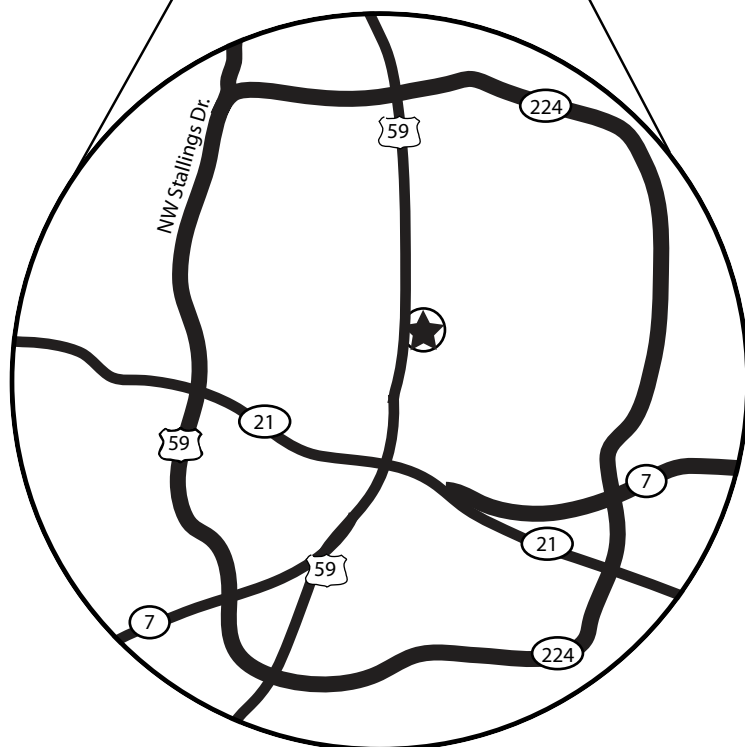

Stephen F. Austin University

Stephen F. Austin University
1921 Alumni Drive North
Nacogdoches, TX 75962

From Austin:

Route #1

Take Hwy 290 East to Hwy 21 East. In Crockett, take Hwy 7 to Nacogdoches. Turn left on North St (Hwy 59 Business). Turn right on Vista Dr (main entrance to SFA campus).

Take Hwy 80 East to I-20 and follow to Kilgore. In Kilgore take Hwy 259 South to Nacogdoches. Hwy 259 will become Hwy 59 Business in Nacogdoches. Come through town and turn left on Vista Dr (main entrance to SFA campus).

From Fort Worth area

Take loop 820 South to I-20 East and follow to Kilgore. In Kilgore take Hwy 259 South to Nacogdoches. Hwy 259 will become Hwy 59 Business in Nacogdoches. Come through town and turn left on Vista Dr (main entrance to SFA campus).

From Shreveport:

Take I-20 West to Hwy 79 South to Carthage. In Carthage take Hwy 59 South to Nacogdoches. In Nacogdoches exit Business 59 to downtown area. Business 59 will lead to Vista Dr. Take a left on Vista Dr (main entrance to SFA campus).