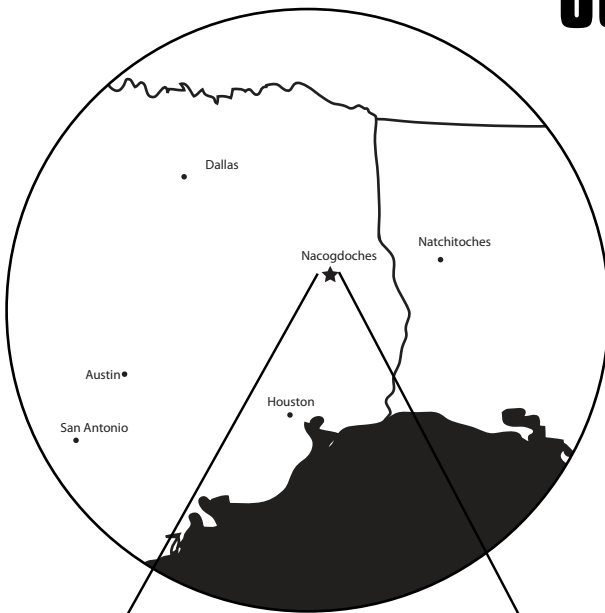

Stephen F. Austin University

Stephen F. Austin University
1921 Alumni Drive North
Nacogdoches, TX 75962

From Austin:

Route #1

Take Hwy 290 East to Hwy 21 East. In Crockett, take Hwy 7 to Nacogdoches. Turn left on North St (Hwy 59 Business). Turn right on Vista Dr (main entrance to SFA campus).

Take Hwy 80 East to I-20 and follow to Kilgore. In Kilgore take Hwy 259 South to Nacogdoches. Hwy 259 will become Hwy 59 Business in Nacogdoches. Come through town and turn left on Vista Dr (main entrance to SFA campus).

From Fort Worth area

Take loop 820 South to I-20 East and follow to Kilgore. In Kilgore take Hwy 259 South to Nacogdoches. Hwy 259 will become Hwy 59 Business in Nacogdoches. Come through town and turn left on Vista Dr (main entrance to SFA campus).

From Shreveport:

Take I-20 West to Hwy 79 South to Carthage. In Carthage take Hwy 59 South to Nacogdoches. In Nacogdoches exit Business 59 to downtown area. Business 59 will lead to Vista Dr. Take a left on Vista Dr (main entrance to SFA campus).